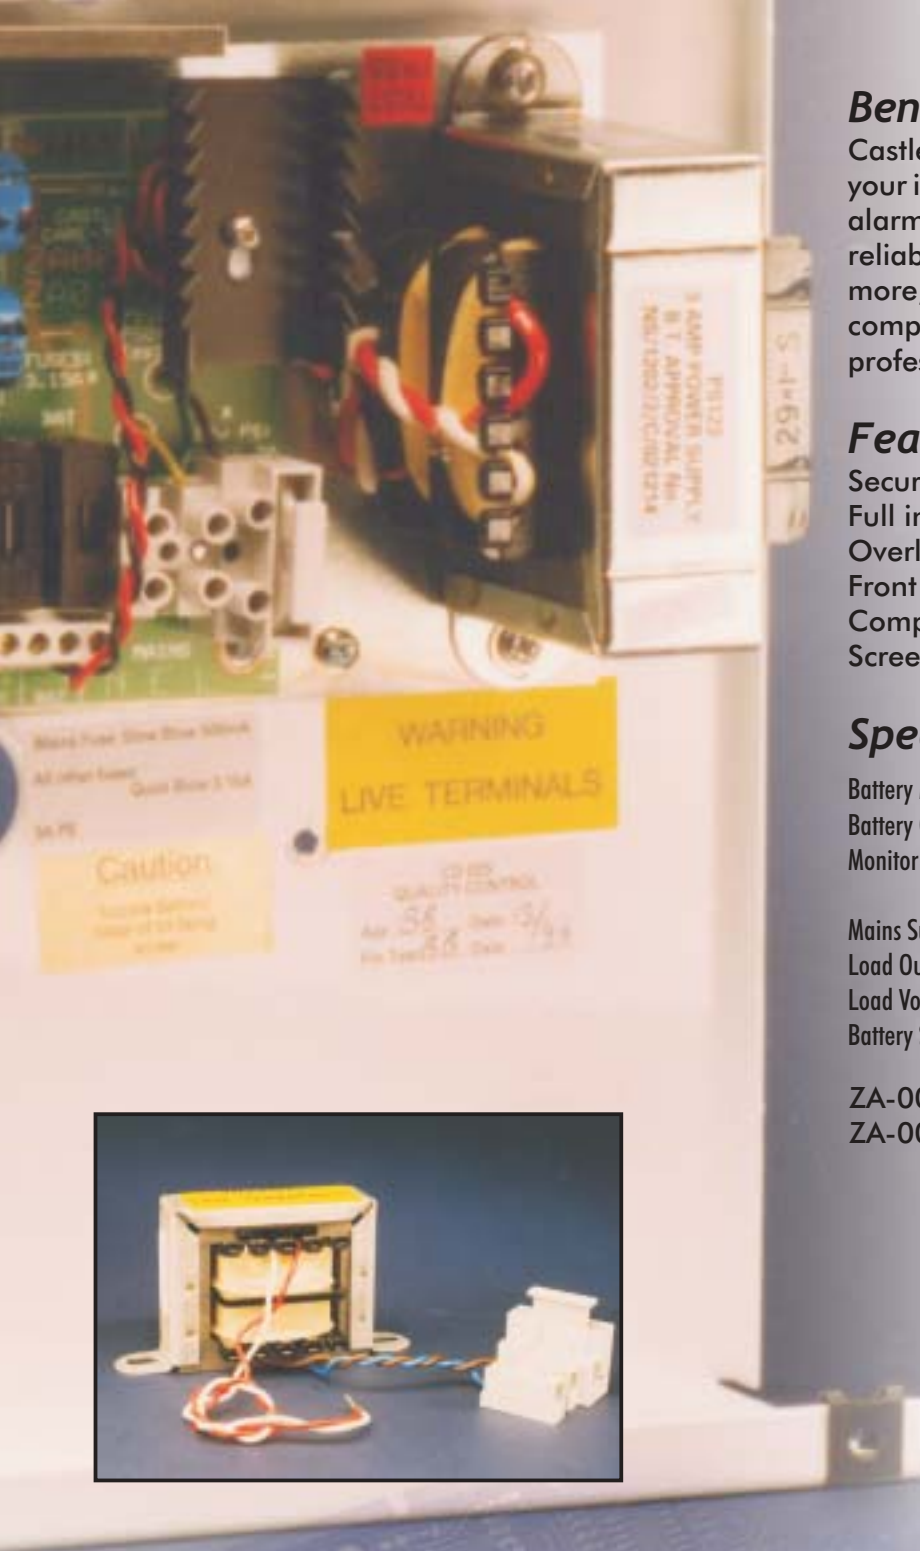

1.5 & 3.0 Amp PSU

Benefits

Castle Care-Tech's power supplies will care for all your installation needs and are compatible with any alarm panel. Covered by a full warranty, this reliable power supply won't let you down. What's more, the box can be silk screened with your company logo to give your installation the professional finish. Just look at the features below:

Features

- Secure steel box
- Full indication of mains and battery fuse fail
- Overload protection
- Front box tamper switch
- Compact size (320 x 250 x 97mm)
- Screen printing on request

Specification

Battery Monitor	Detects if battery fuse is blown
Battery Charging Monitor	Green = Mains on Red = Battery Fail Red + Green = Output fuse fail
Mains Supply	230v + 10%, 50-60Hz
Load Output	1.5A or 3.0A at 13.8V DC with battery fitted
Load Voltage Regulation	5% maximum
Battery Size	1 x 7Ah for 1.5 and 3.0 Amp PSU