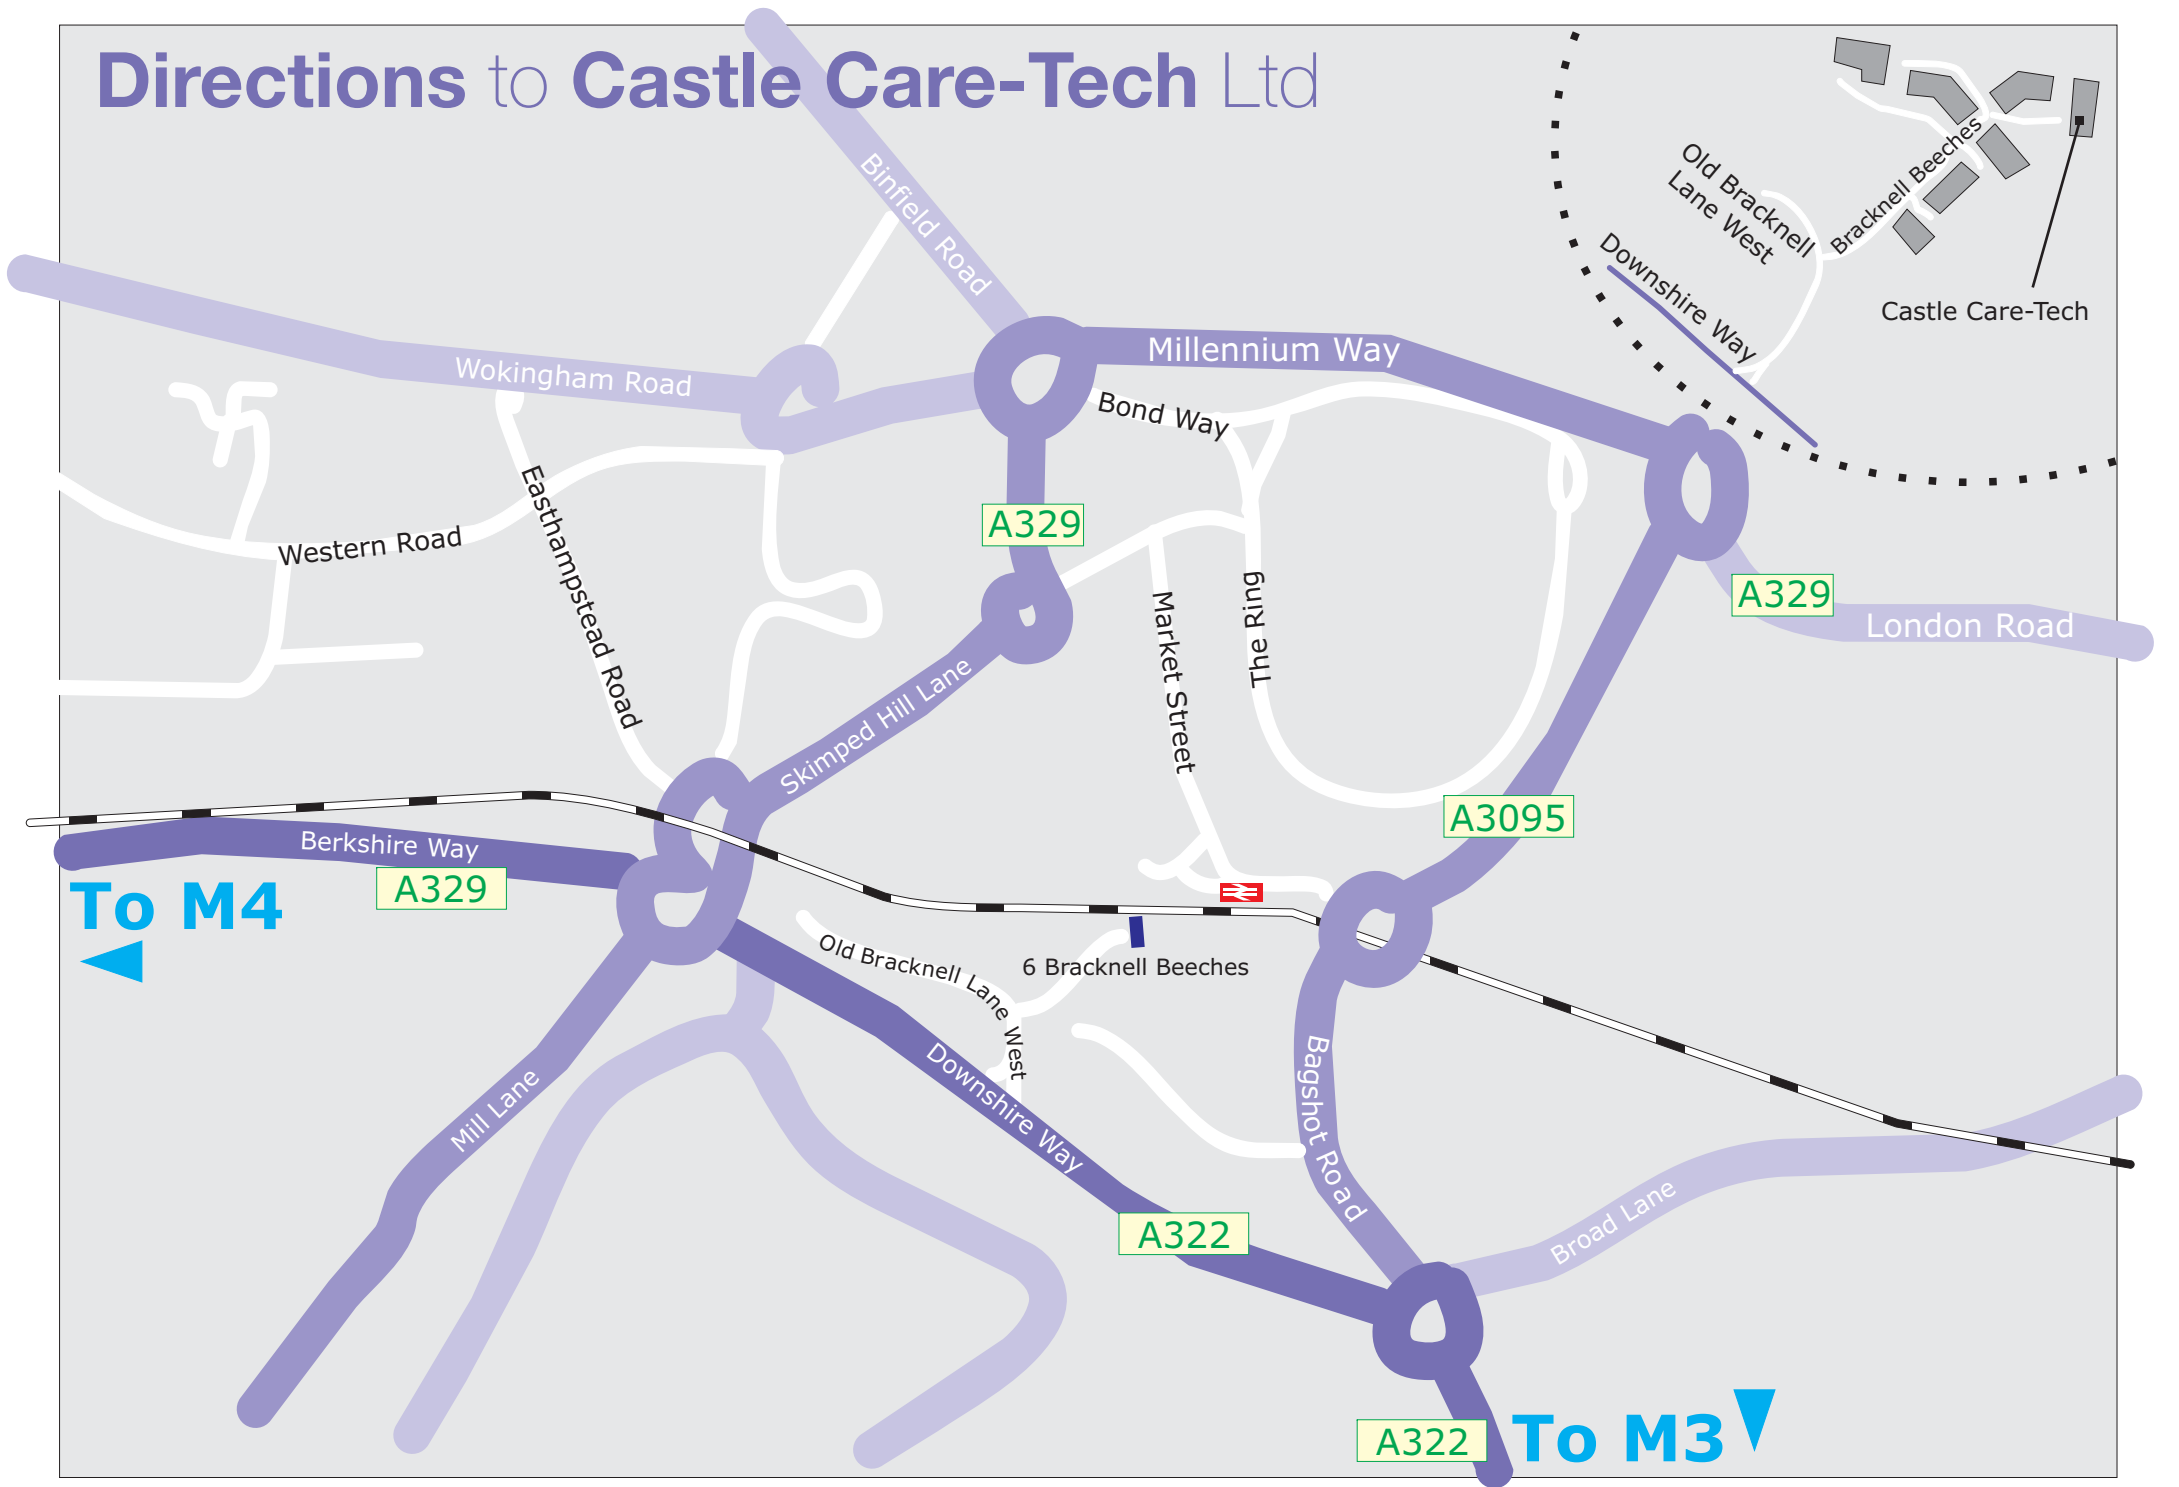

# Directions to Castle Care-Tech Ltd

To M4  
▲

A322 To M3 ▼