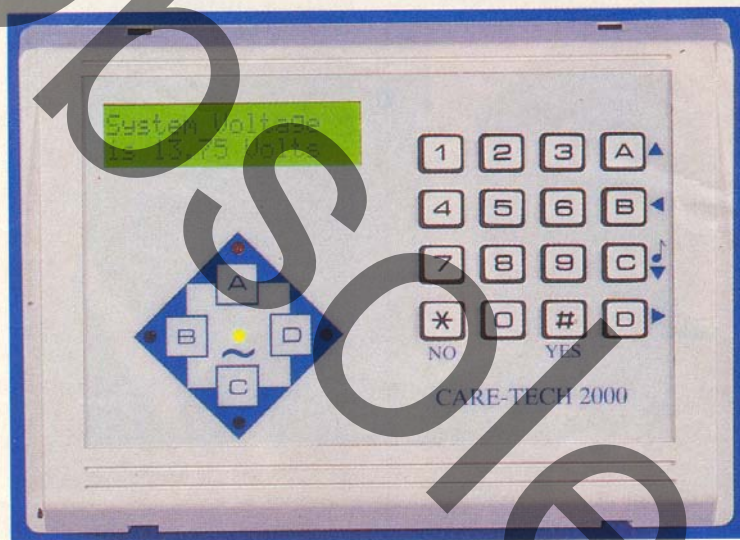

"It is way out in front"

(Security Test, 1992)

The King of the Castles.

The Castle 2700 Diagnostic Control Panel.

At last an alarm control panel that allows a security system to look after itself.

- * The Castle Care-Tech 2700 is King of a new generation of control panels that provide continuous analysis of the major component parts and wiring of a system to assure its trouble-free and effective operation.
- * For the engineer life will be made simpler and more efficient by using the Castle Care-Tech 'Double Check' test and diagnostic routine to confirm that the whole system is correctly installed and operating effectively.
- * Problems can be put right before they become a problem. The 'Double Check' routine analyses the major component parts of the alarm system and

wiring every minute of every day for signs of deterioration or developing problems.

- * Installation Managers can have greater confidence at the commissioning and maintenance visits knowing that the engineer's work is being 'Double Checked' and that a full printed report can be attained to confirm that the job has been correctly done.
- * The 2700 is a 32 zone panel comprising a blank box end station and a master key pad. In addition it accepts up to 4 slave keypads. The panel offers 4 independent areas of set along with full set with total flexibility for assigning zones. The keypads are available with either **tactile** or **membrane** keys.

It can truly be said that the 2700 is 'King of the Castles'.

For further information on the 2700 and the entire 2000 series of panels, contact

CASTLE CARE-TECH

North Street, Winkfield, Nr. Windsor, Berkshire SL4 4SY.