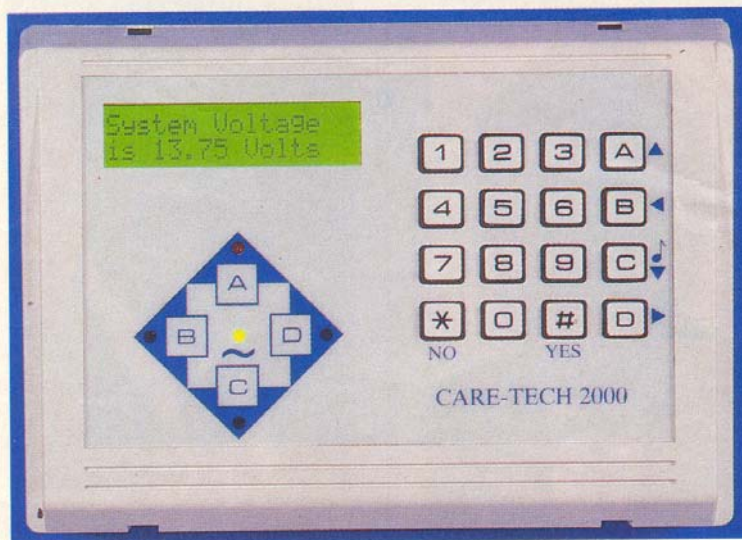

"It is way out in front"

(Security Test, 1992)

The King of the Castles.

The Castle 2700 Diagnostic Control Panel.

At last an alarm control panel that allows a security system to look after itself.

- * The Castle Care-Tech 2700 is King of a new generation of control panels that provide continuous analysis of the major component parts and wiring of a system to assure its trouble-free and effective operation.
- * For the engineer life will be made simpler and more efficient by using the Castle Care-Tech 'Double Check' test and diagnostic routine to confirm that the whole system is correctly installed and operating effectively.
- * Problems can be put right before they become a problem. The 'Double Check' routine analyses the major component parts of the alarm system and

wiring every minute of every day for signs of deterioration or developing problems.

- * Installation Managers can have greater confidence at the commissioning and maintenance visits knowing that the engineer's work is being 'Double Checked' and that a full printed report can be attained to confirm that the job has been correctly done.
- * The 2700 is a 32 zone panel comprising a blank box end station and a master key pad. In addition it accepts up to 4 slave keypads. The panel offers 4 independent areas of set along with full set with total flexibility for assigning zones. The keypads are available with either **tactile** or **membrane** keys.